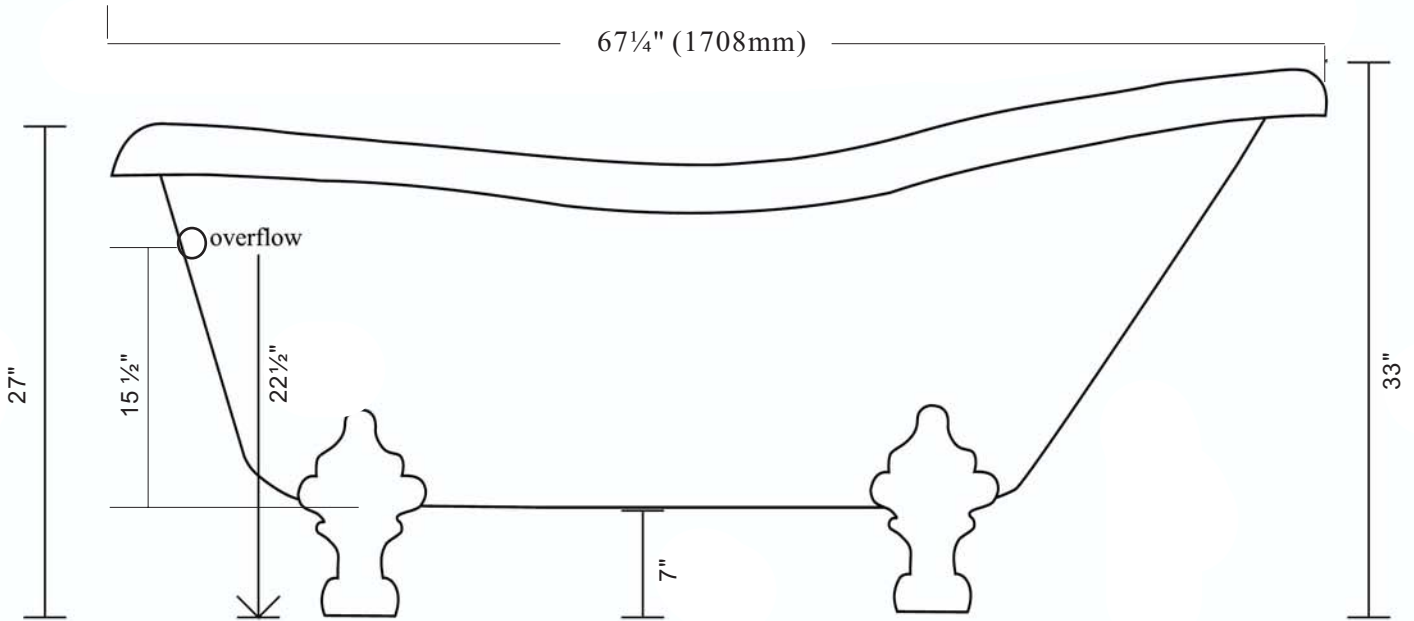

#601-1722 Acrylic single slipper clawfoot tub, 67¼x31 x33"

Note: All dimensions are approximates (for reference only) and subject to change without notice. **Do NOT cut your floor drain hole until you have got the tub.**

2005, 20080430 - File: 601-1722 sch.cdr
20090107 - 601-1722 Sch A.pdf

Overflow and drain holes are pre-drilled as indicated without extra cost. Tub feet are not installed when shipped.

For Tub RIM faucet installation - Please ask holes to be drilled when ordering, extra charge may be applied.